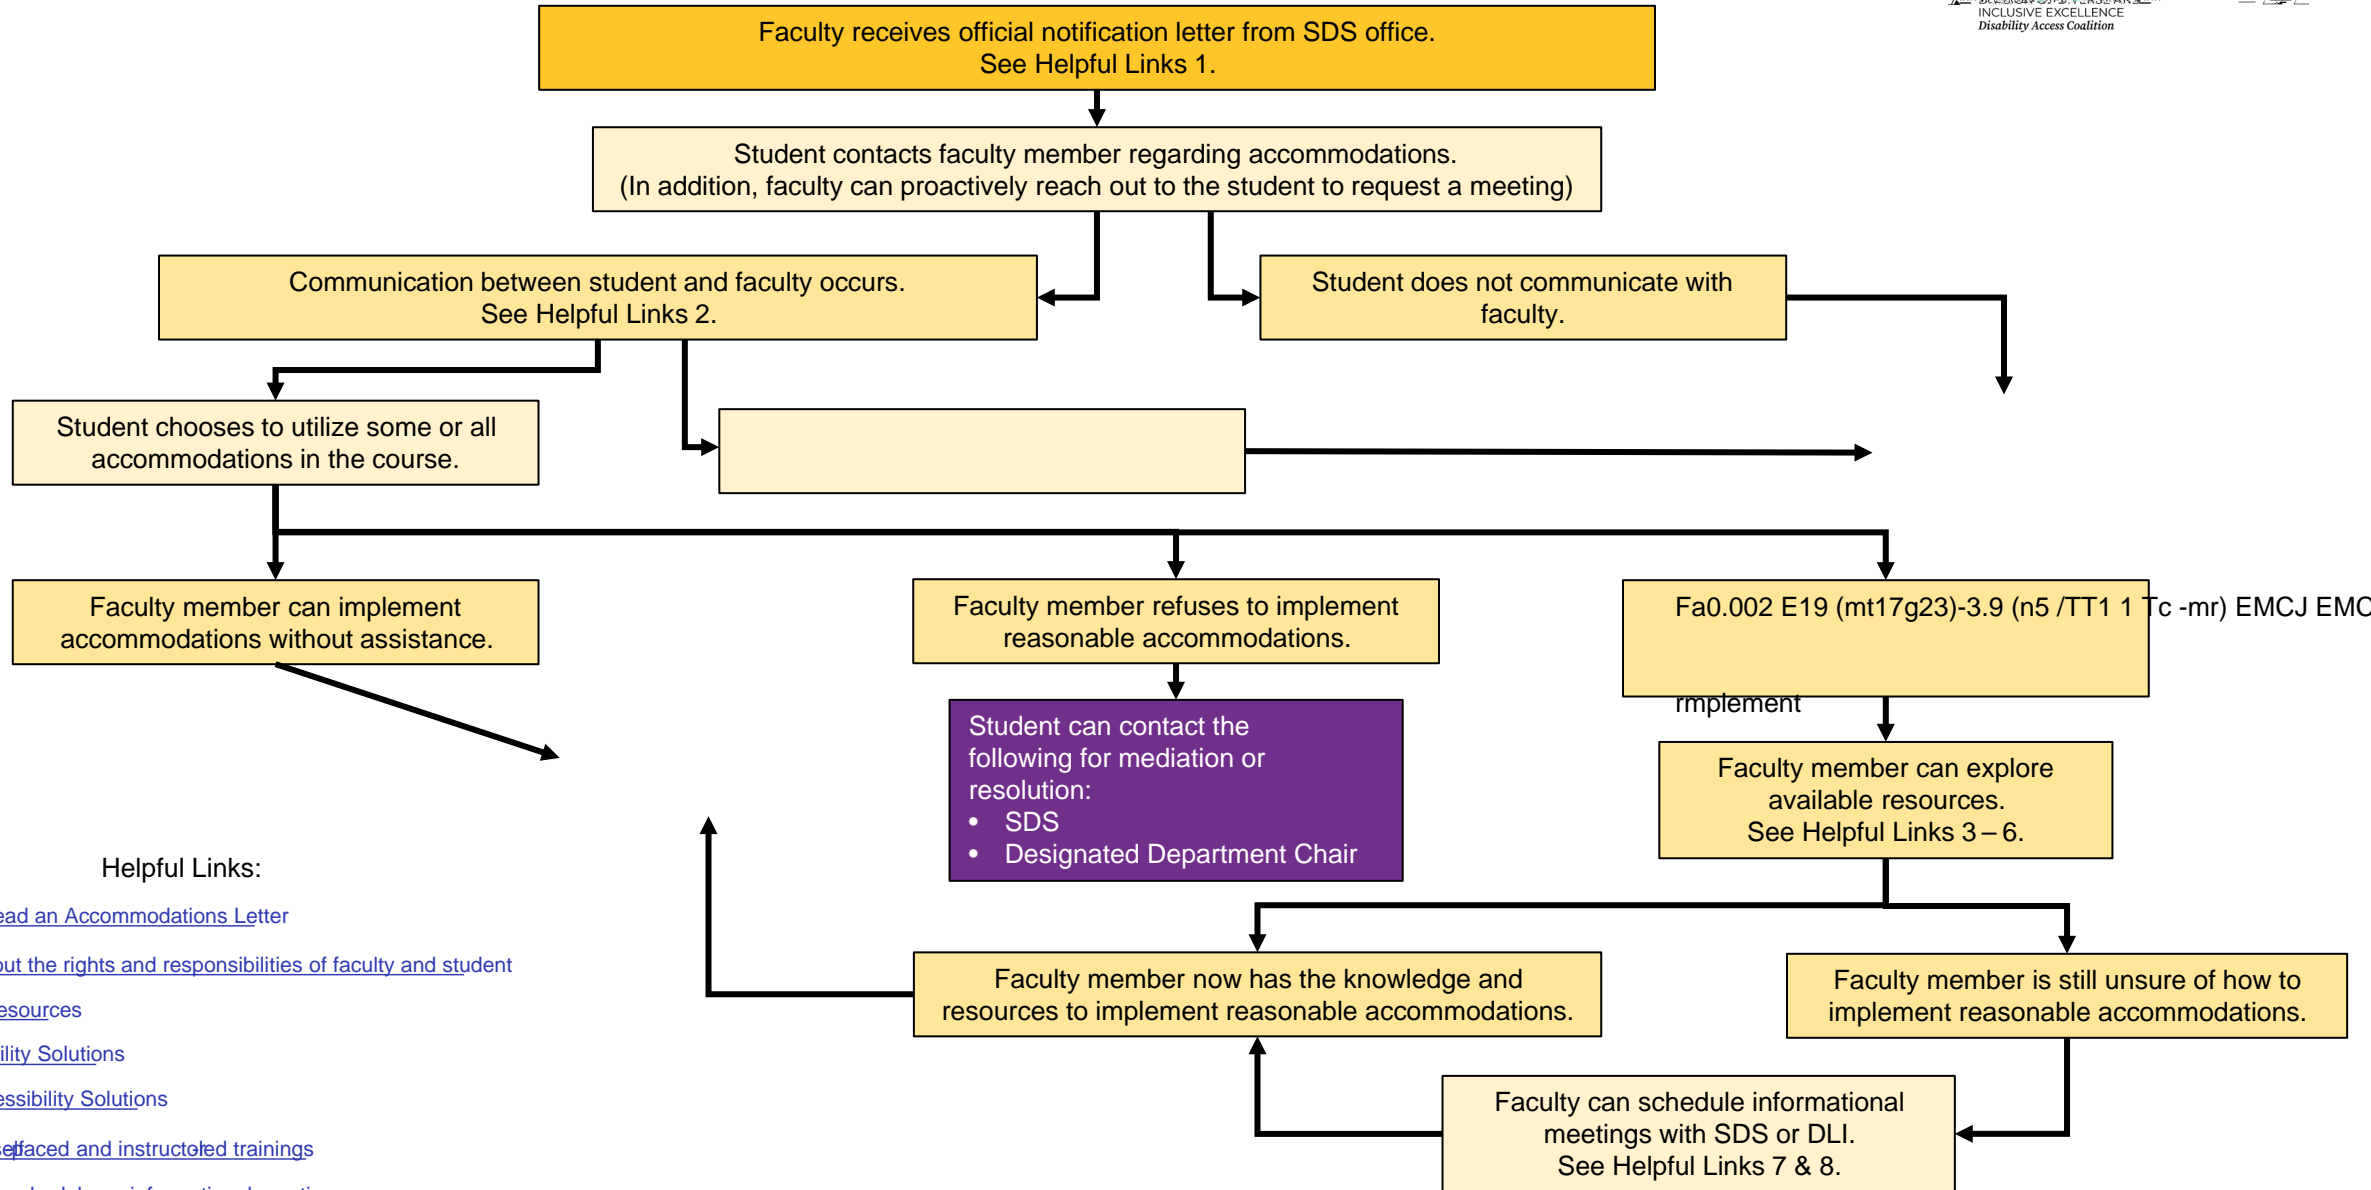

Student Disability Services Accommodations Flow Chart

- Helpful Links:
- [Learn how to read an Accommodations Letter](#)
 - [Read more about the rights and responsibilities of faculty and student](#)
 - [SDS Faculty Resources](#)
 - [Basic Accessibility Solutions](#)
 - [Advanced Accessibility Solutions](#)
 - [See available self-paced and instructor-led trainings](#)
 - [Contact SDS to schedule an informational meeting](#)
 - [Schedule accessibility help with DLI \(online courses\)](#)